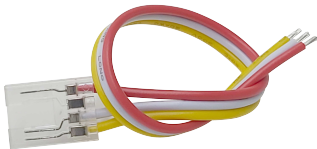

Tilbehør inkludert i pakken. / Accessory include in the package.

2stk Ekstra hurtigtilkoblinger med 30cm kabel /
2pcs Strip to wire connector with 30cm cable